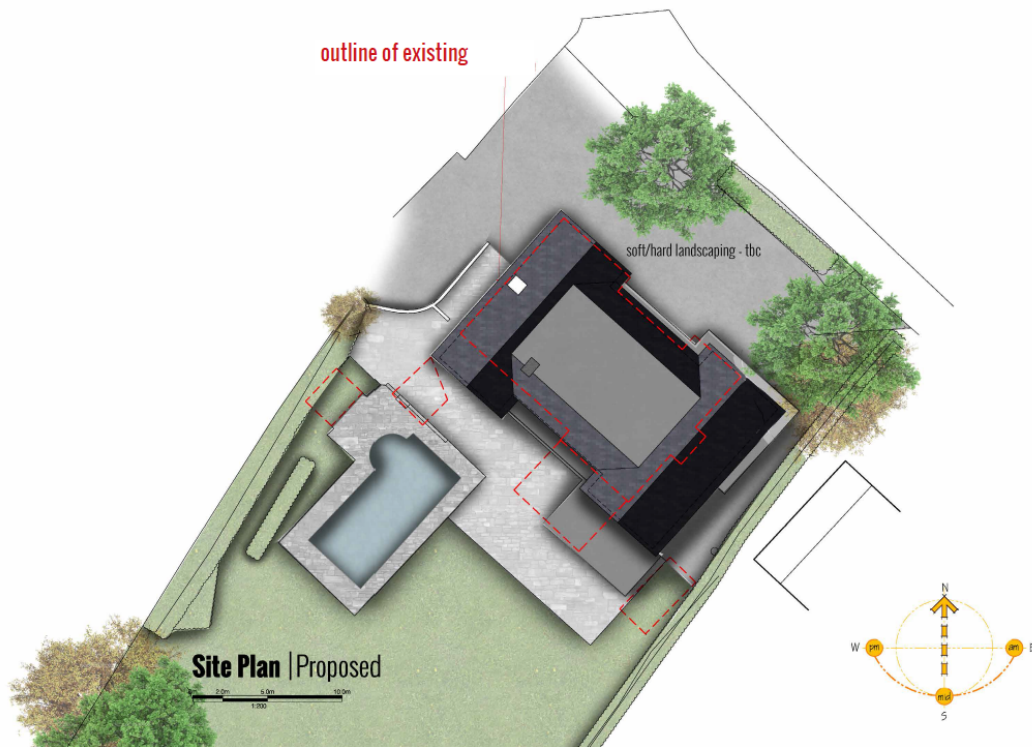

ITEM 5.04

4/01350/15/FUL – DEMOLITION OF EXISTING DWELLING AND THE CONSTRUCTION OF NEW DETACHED DWELLING

ORCHARD LODGE, MEGG LANE, CHIPPERFIELD, KINGS LANGLEY, WD4 9JN

ITEM 5.04

4/01350/15/FUL – DEMOLITION OF EXISTING DWELLING AND THE CONSTRUCTION OF NEW DETACHED DWELLING

ORCHARD LODGE, MEGG LANE, CHIPPERFIELD, KINGS LANGLEY, WD4 9JN

North East Elevation | Proposed

North West Elevation | Proposed

South West Elevation | Proposed